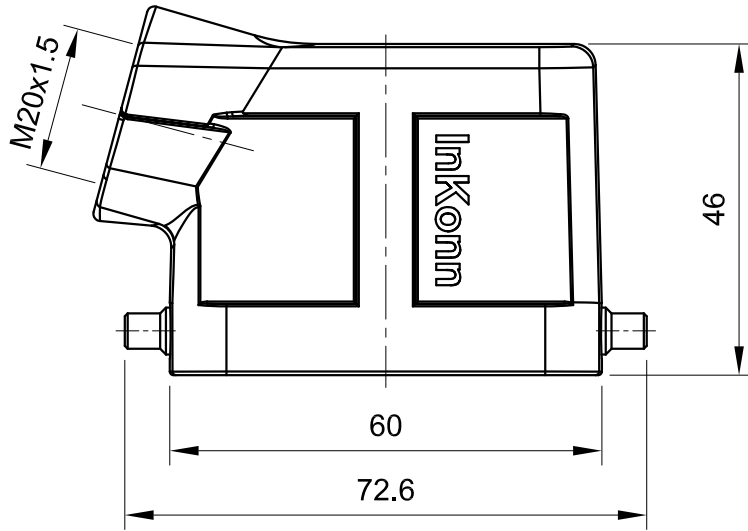

B

B

C

C

D

D

 InKonn (Suzhou) Electric Technology Co.,Ltd.	 All Dimensions in mm Original Size DIN A4	Date 2019-10-10	Drawing No. TC4366618	Rev. A00	Scale 1:1
	Part No. 10 12 006 0101	Created by Shuxu Huang	Checked by Yiyi Luo	Page 1/1	Type Name HMB6-SE-DB-M20