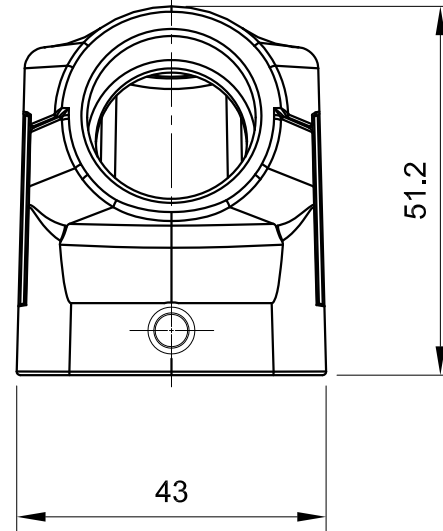

B

B

C

C

D

D

 InKonn (Suzhou) Electric Technology Co.,Ltd.	 All Dimensions in mm Original Size DIN A4	Date 2019-10-10	Drawing No. TC4366618	Rev. A00	Scale 1:1
	Part No. 10 12 006 0101	Created by Shuxu Huang	Checked by Yiyi Luo	Page 1/1	Type Name HMB6-SE-DB-M20